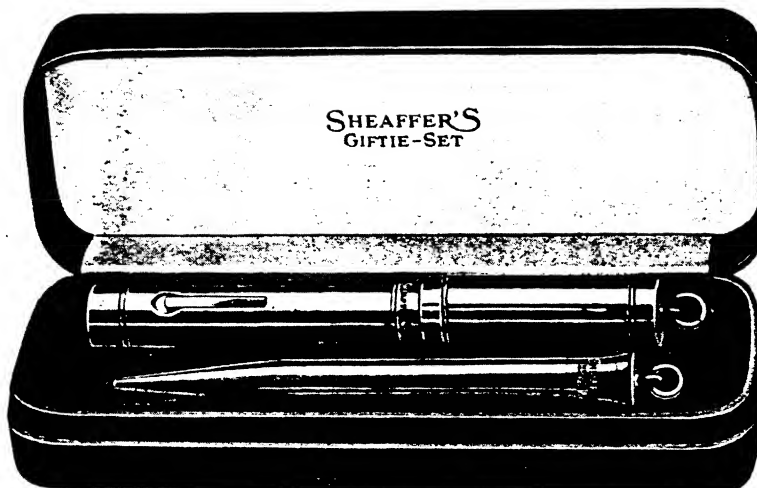

Midget length—pen 3¼ inches, pencil 3½ inches

Set No.	Pcl. No.	Pcl. Price	Pen No.	Pen Price	Set Price
*BM1—BAM—Sterling		$ 2.50	26M—Sterling	$ 6.00	$ 8.00
*CM1—CAM—Yellow Gold Filled		3.00	36M—Yellow Gold Filled	7.00	8.75
*DM1—DAM—Solid Green Gold		12.00	366M—Solid Green Gold	25.00	35.00

“Gifts That Last”

*Net—See Discount Sheet